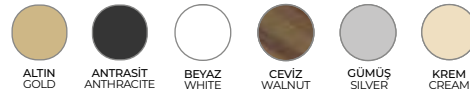

AYAK RENK SEÇENEKLERİ / LEG COLOR OPTIONS